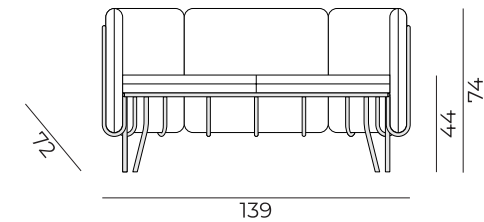

# Technical sheet Arc

DESIGN: WITAMINA D - OUTDOOR FURNITURE

Sofa

Fotel

**Frame:**  
powder-coated steel  
anti-corrosion coating

**Seat and backrest:**  
calipore foam

**Seat depth:**  
Sofa - 57 cm  
Armchair - 57 cm