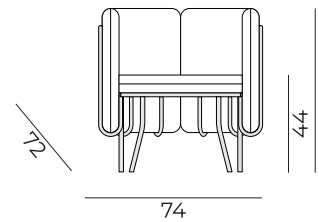

# Technical sheet Arc

DESIGN: WITAMINA D - OUTDOOR FURNITURE

Sofa

Fotel

**Frame:**  
powder-coated steel  
anti-corrosion coating

**Seat and backrest:**  
calipore foam

**Seat depth:**  
Sofa - 57 cm  
Armchair - 57 cm