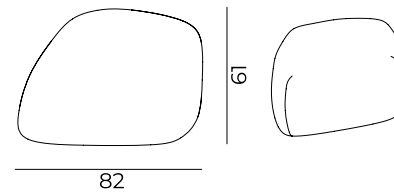

# Technical sheet Organic

DESIGN: IZABELA BROLA-CIEŚLUK

Sofa S

Pouf S

## Frame:

**backrest** - bended plywood 15 mm

**seat** - plywood, pine wood

## Seat depth:

Sofa S - 61 cm

Pouf S - 61 cm

# Technical sheet Organic

DESIGN: IZABELA BROLA-CIEŚLUK

Sofa L

Pouf L

**Frame:**  
**backrest** - bended plywood 15 mm  
**seat** - plywood, pine wood

**Seat depth:**  
 Sofa L - 81 cm  
 Pouf L - 81 cm

**Seat:**  
 upholstery webbing, upholstery foam hr 35 kg/m<sup>3</sup>, 10 cm  
**backrest** - upholstery foam hr 30kg/m<sup>3</sup>, 8 cm