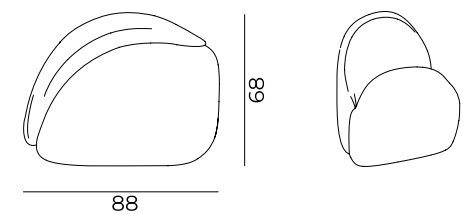

# Technical sheet Organic

DESIGN: IZABELA BROLA-CIEŚLUK

Sofa S

Pouf S

## Frame:

**backrest** - bended plywood 15 mm

**seat** - plywood, pine wood

## Seat depth:

Sofa S - 61 cm

Pouf S - 61 cm

# Technical sheet Organic

DESIGN: IZABELA BROLA-CIEŚLUK

Sofa L

Pouf L

**Frame:**  
**backrest** - bended plywood 15 mm  
**seat** - plywood, pine wood

**Seat depth:**  
 Sofa L - 81 cm  
 Pouf L - 81 cm

**Seat:**  
 upholstery webbing, upholstery foam hr 35 kg/m<sup>3</sup>, 10 cm  
**backrest** - upholstery foam hr 30kg/m<sup>3</sup>, 8 cm