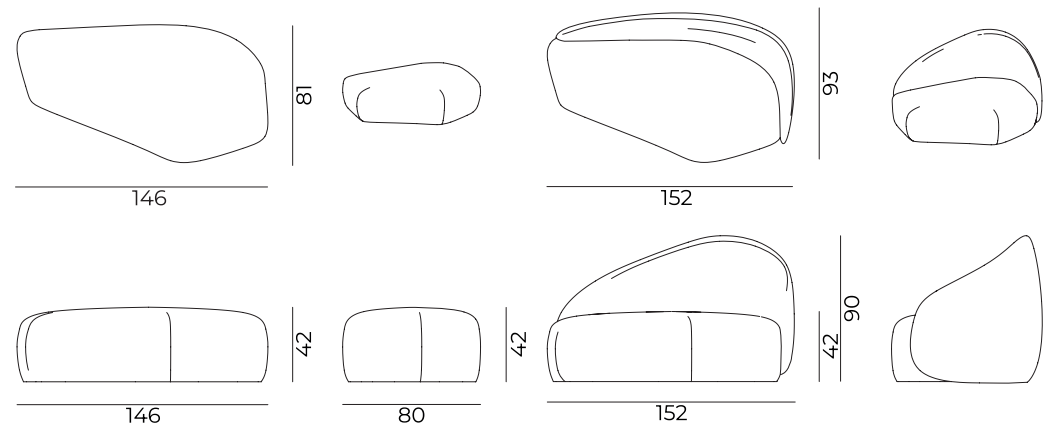

## Seat:

upholstery webbing, upholstery foam hr 35 kg/m<sup>3</sup>, 10 cm

**backrest** - upholstery foam hr 30kg/m<sup>3</sup>, 8 cm

## Seat depth:

Sofa M - 68 cm

Pouf M - 68 cm

# Technical sheet Organic

DESIGN: IZABELA BROLA-CIEŚLUK

Sofa L

Pouf L

**Frame:**  
**backrest** - bended plywood 15 mm  
**seat** - plywood, pine wood

**Seat depth:**  
 Sofa L - 81 cm  
 Pouf L - 81 cm

**Seat:**  
 upholstery webbing, upholstery foam hr 35 kg/m<sup>3</sup>, 10 cm  
**backrest** - upholstery foam hr 30kg/m<sup>3</sup>, 8 cm