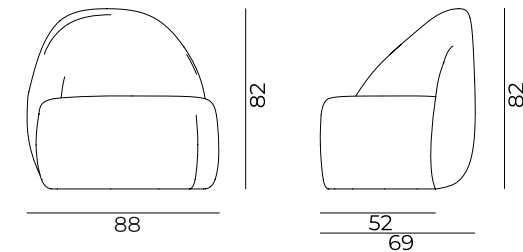

# Technical sheet Organic

DESIGN: IZABELA BROLA-CIEŚLUK

Sofa S

Pouf S

## Seat:

upholstery webbing, upholstery foam hr 35 kg/m<sup>3</sup>, 10 cm

**backrest** - upholstery foam hr 30kg/m<sup>3</sup>, 8 cm

## Seat depth:

Sofa S - 61 cm

Pouf S - 61 cm

# Technical sheet Organic

DESIGN: IZABELA BROLA-CIEŚLUK

Sofa L

Pouf L

**Frame:**  
**backrest** - bended plywood 15 mm  
**seat** - plywood, pine wood

**Seat depth:**  
 Sofa L - 81 cm  
 Pouf L - 81 cm

**Seat:**  
 upholstery webbing, upholstery foam hr 35 kg/m<sup>3</sup>, 10 cm  
**backrest** - upholstery foam hr 30kg/m<sup>3</sup>, 8 cm