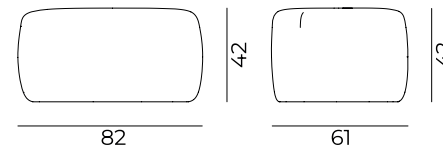

# Technical sheet Organic

DESIGN: IZABELA BROLA-CIEŚLUK

Sofa S

Pouf S

## Seat depth:

Sofa S - 61 cm

Pouf S - 61 cm

# Technical sheet Organic

DESIGN: IZABELA BROLA-CIEŚLUK

Sofa L

Pouf L

**Frame:**  
**backrest** - bended plywood 15 mm  
**seat** - plywood, pine wood

**Seat depth:**  
 Sofa L - 81 cm  
 Pouf L - 81 cm

**Seat:**  
 upholstery webbing, upholstery foam hr 35 kg/m<sup>3</sup>, 10 cm  
**backrest** - upholstery foam hr 30kg/m<sup>3</sup>, 8 cm